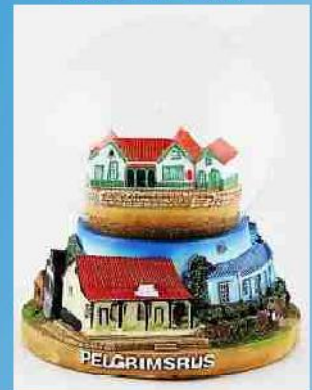

Pelgrimsrus
WGL-113-PGR

Dullstroom
WGL-114-DLS

Durban
WGL-115-DBN

Castle of Good Hope
WGL-116-CGH

Parys Free State
WGL-120-PRS

Large Waterglobes

(12cm x 9.5 cm)

Chritmas Sleigh
WGL-121-CMS