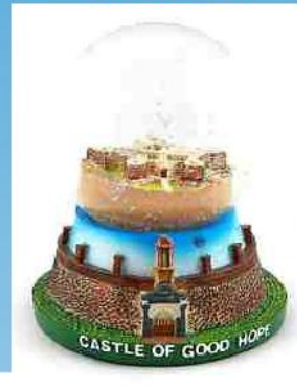

Pelgrimsrus
WGL-113-PGR

Dullstroom
WGL-114-DLS

Durban
WGL-115-DBN

Castle of Good Hope
WGL-116-CGH

Parys Free State
WGL-120-PRS

Large Waterglobes

(12cm x 9.5 cm)

Chritmas Sleigh
WGL-121-CMS