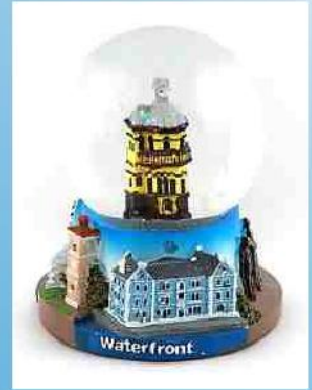

Waterfront Cape Town
WGL-103-WTF