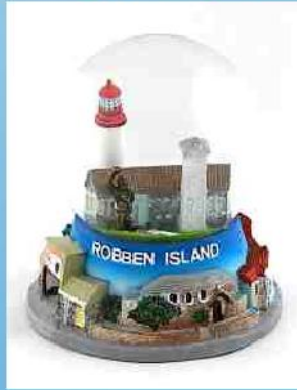

Robben Island
WGL-102-RBI