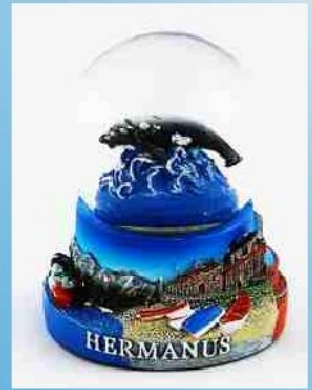

Hermanus
WGS-204-HMS