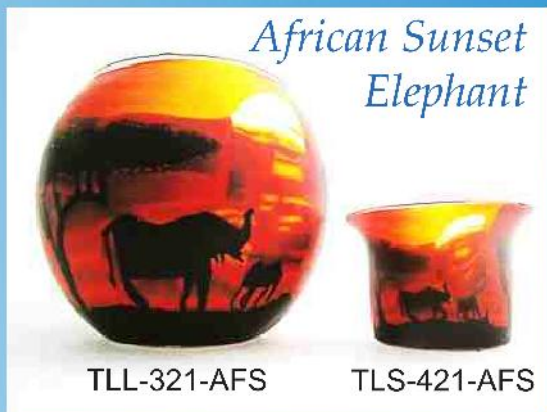

Tea-Light Holders

Large 10.5cm x 9cm, Small 6.2cm x 4.5cm

Tea-Light Holders

Large 10.5cm x 9cm, Small 6.2cm x 4.5cm

Tea-Light Holders

Large 10.5cm x 9cm, Small 6.2cm x 4.5cm

Tea-Light Holders

Large 10.5cm x 9cm, Small 6.2cm x 4.5cm