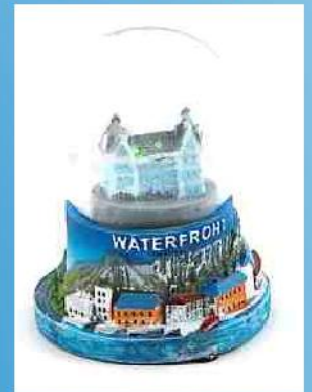

Waterfront Cape Town
WGS-208-WTF