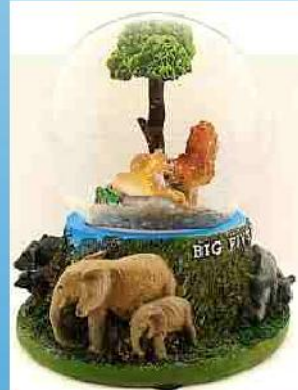

Big 5 Swaziland
WGL-123-B5S