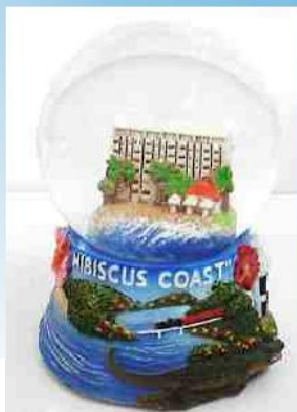

Hibiscus Coast
WGS-213-HBC