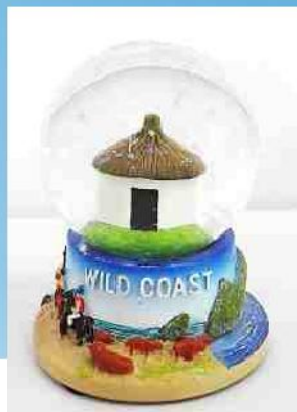

Wild Coast
WGS-214-WCS