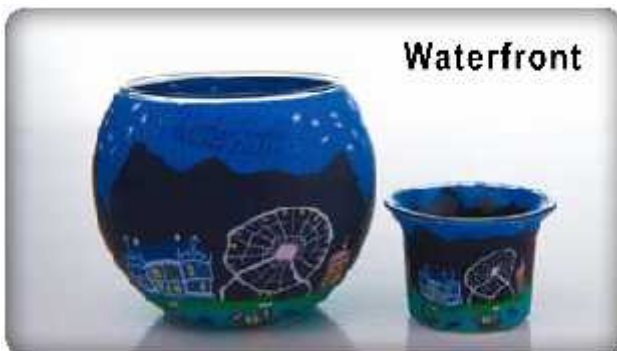

# Tea-light Holders

(Large 10.5cm x 9cm, Small 6.2cm x 4.5cm)

**Cape Town**

TLL-301-CPT

TLS-401-CPT

**Robben Island**

TLL-305-RBI

TLS-405-RBI