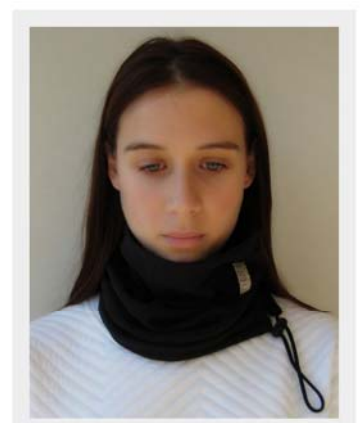

HOF-95C/B

Black Cowl/Beanie Combination