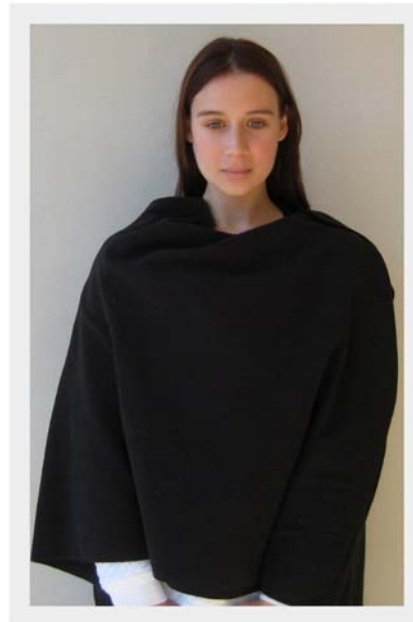

### **HOF-185**

Large check plaid red, navy, cream, winter  
acrylic blanket scarf  
200x60cms

**HOF-112**

Light Grey Fleece Cape

**HOF-122C/B**

Light Grey Cowl/Beanie Combination

**HOF-95**

Black Fleece Cape