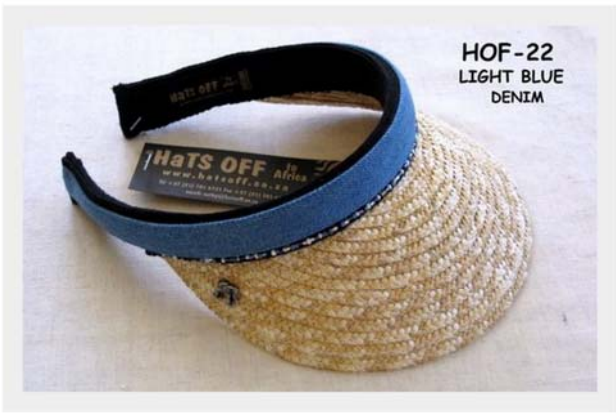

**HOF-01**  
SUNSET  
SILHOUETTES

**HOF-31**  
BIG CATS

**HOF-27**  
SPRINGBOK  
PEAK

**HOF-17**  
ETHNIC DESIGN

HOF-22  
LIGHT BLUE  
DENIM

HOF-22  
LIGHT BLUE DENIM

HOF-14  
AQUA BEADED

HOF-14  
AQUA